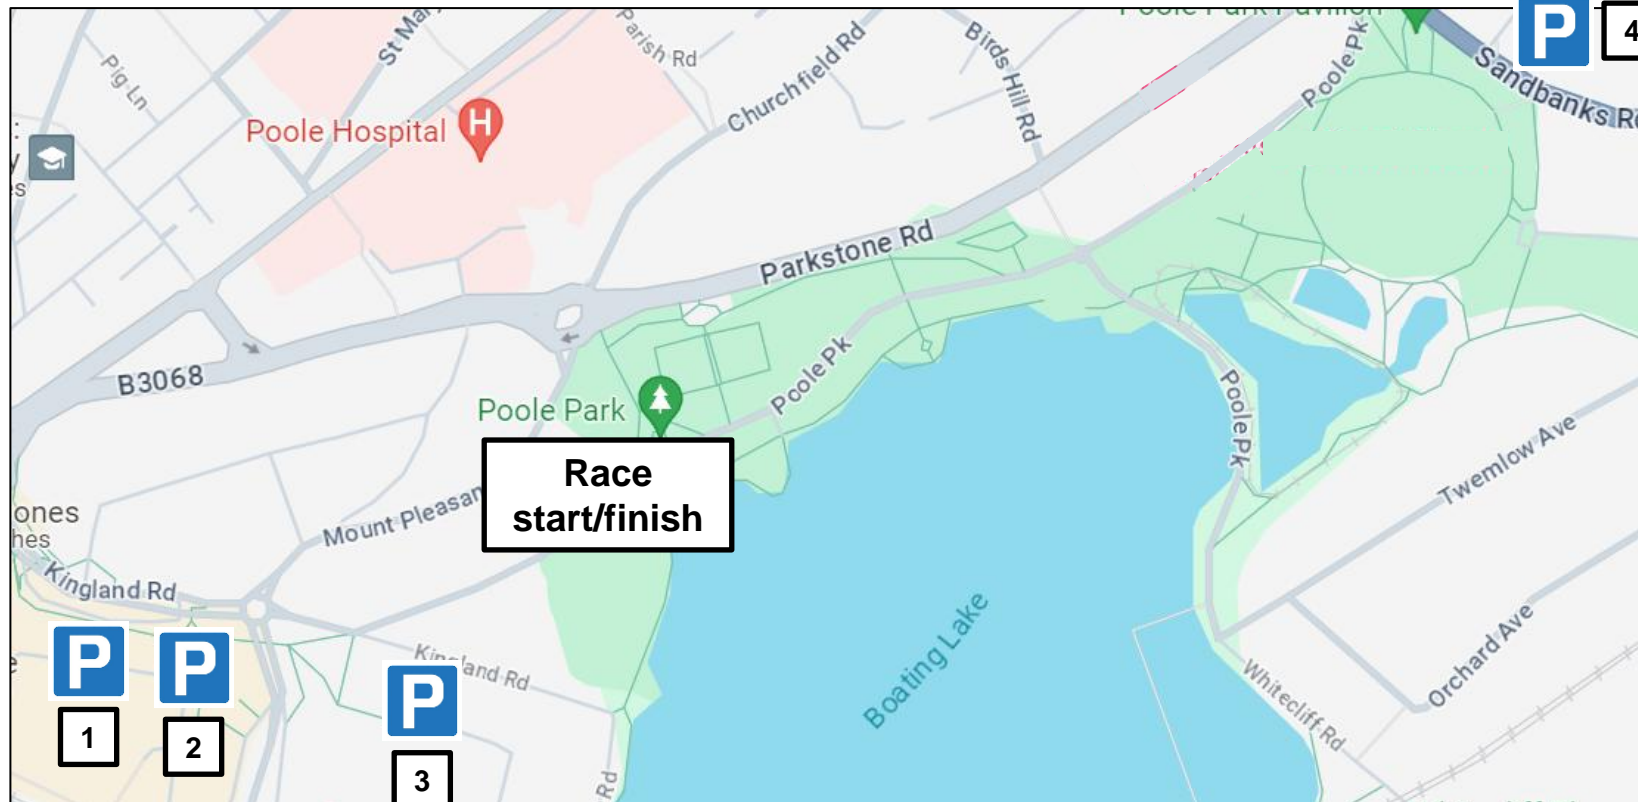

**Poole Festival of Running  
Relays and Minithons 2025  
Sunday 15<sup>th</sup> June, Poole Park  
Main car park locations**

- 1** Dolphin Multi Storey  
BH15 1TA  
1134 spaces  
Card payments only
- 2** Seldown  
BH15 1TA  
356 spaces  
Card, phone, cash, on line / app
- 3** Swimming Pool  
BH15 1TN  
77 spaces  
Card, phone, cash, on line / app
- 4** Civic Centre Surface  
BH15 2SD  
53 spaces  
Card, phone, cash, on line / app