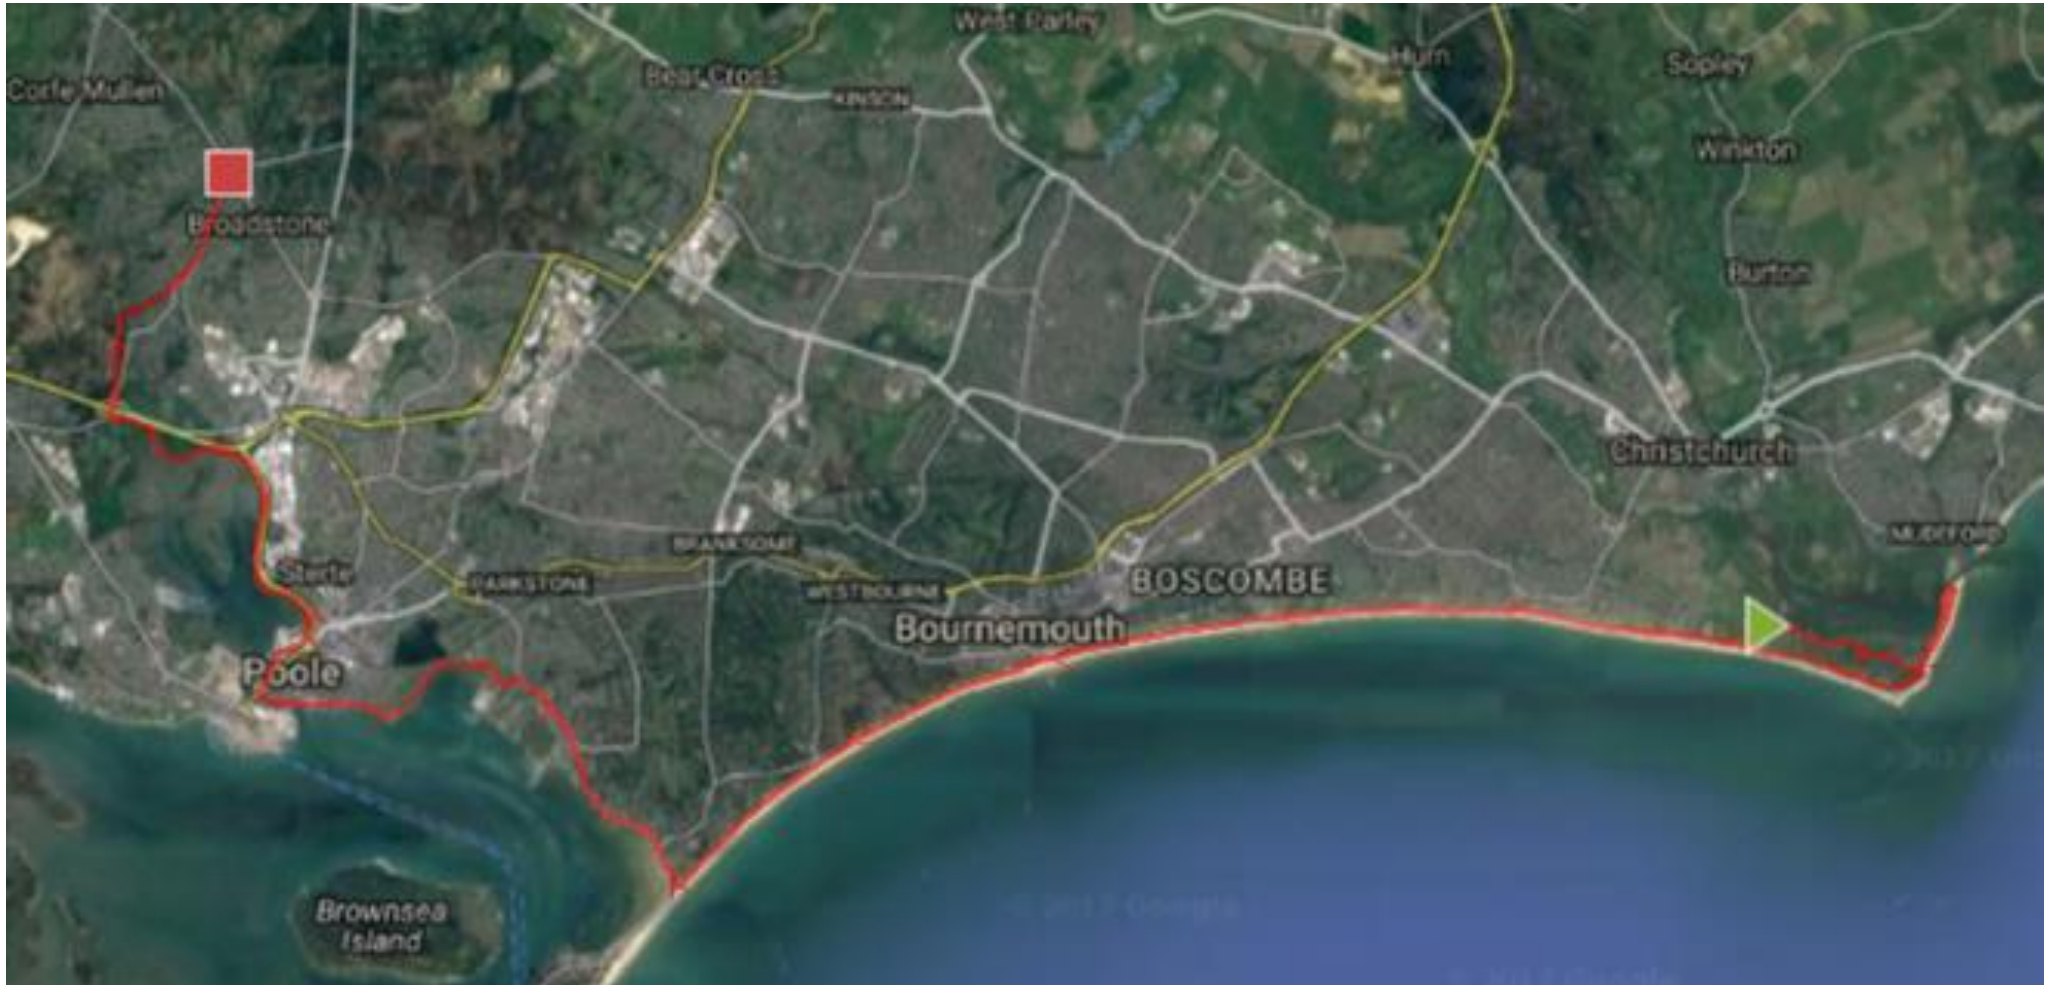

Hengistbury Head Hustle

20 Mile Route

Directions: - Leave the Hengistbury Head car park and run on the bottom Path to the end of the Spit, return over the head. Along the prom passing Boscombe & B'mouth piers. On to Shore Rd, Evening Hill left at Turks Lane and on to Baiter Path. Through Poole Quay and onto Holes Bay path into Upton Country Park. Through Upton park, leaving at the main exit, cross under road and onto the railway. Right at bridge and straight back to Broadstone on the railway.