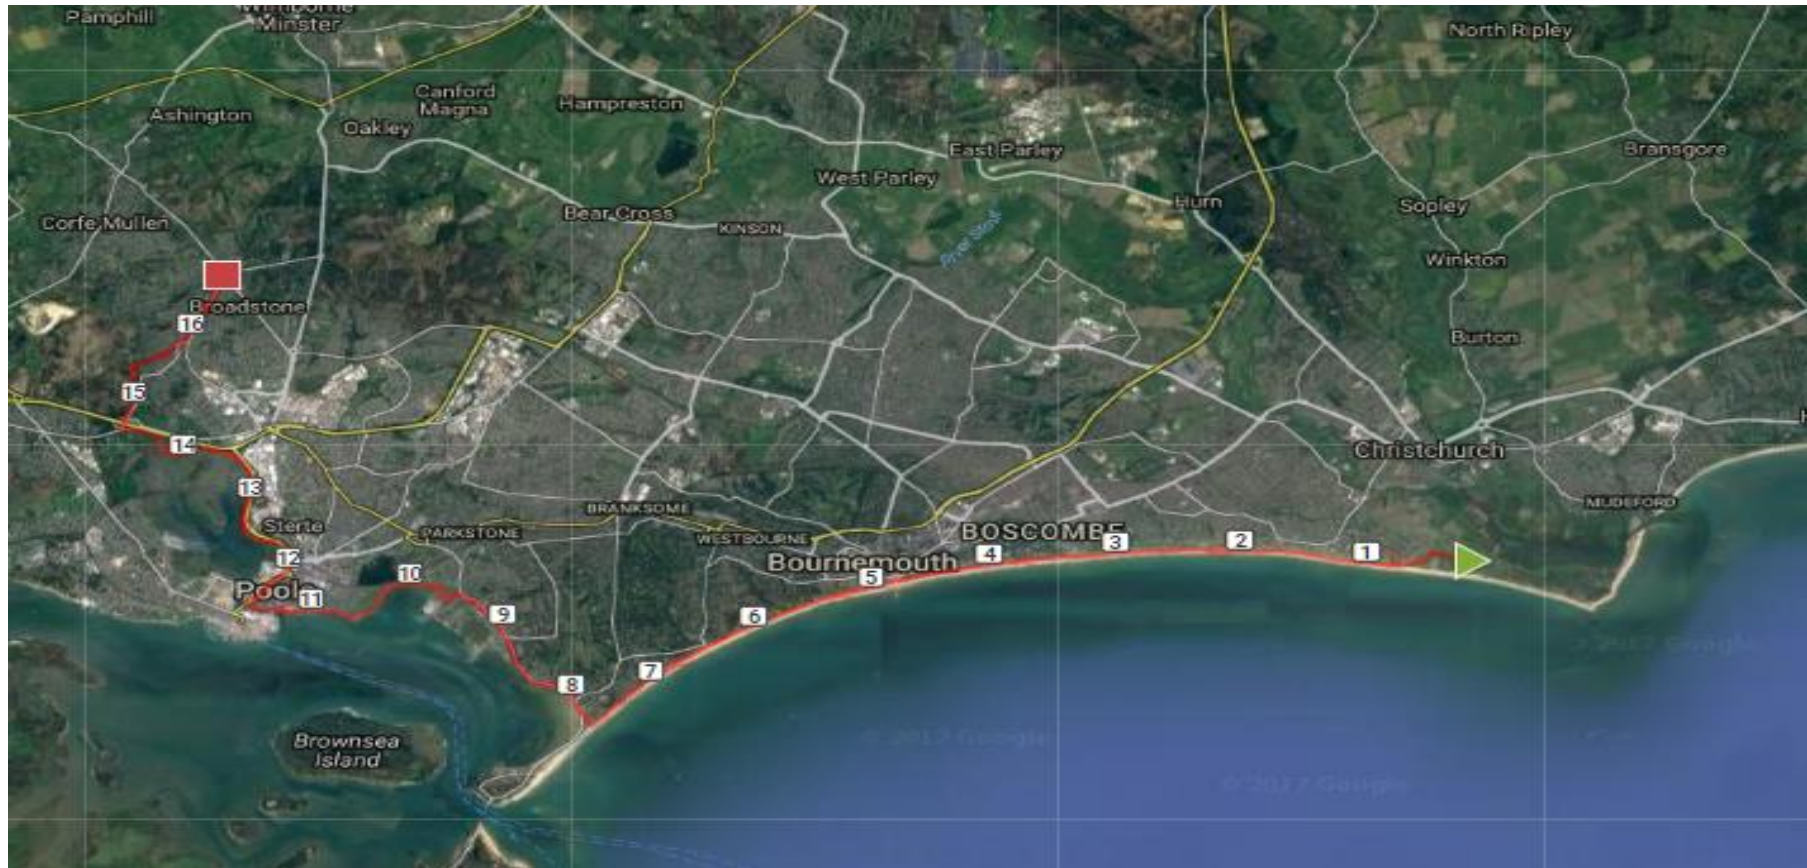

## Hengistbury Head Hustle

### 16 Mile Route

#### Directions:-

Leave the Hengistbury Head car park and run away from the head and on to the prom passing Boscombe & B'mouth piers On to Shore Rd, Evening Hill, left into Turks Lane onto Baiter Path. Through Poole Quay and on to Holes Bay path into Upton Country Park. Through Upton park, leaving at the main exit, cross under road and onto the railway. Right at bridge and straight back to Broadstone on the railway.