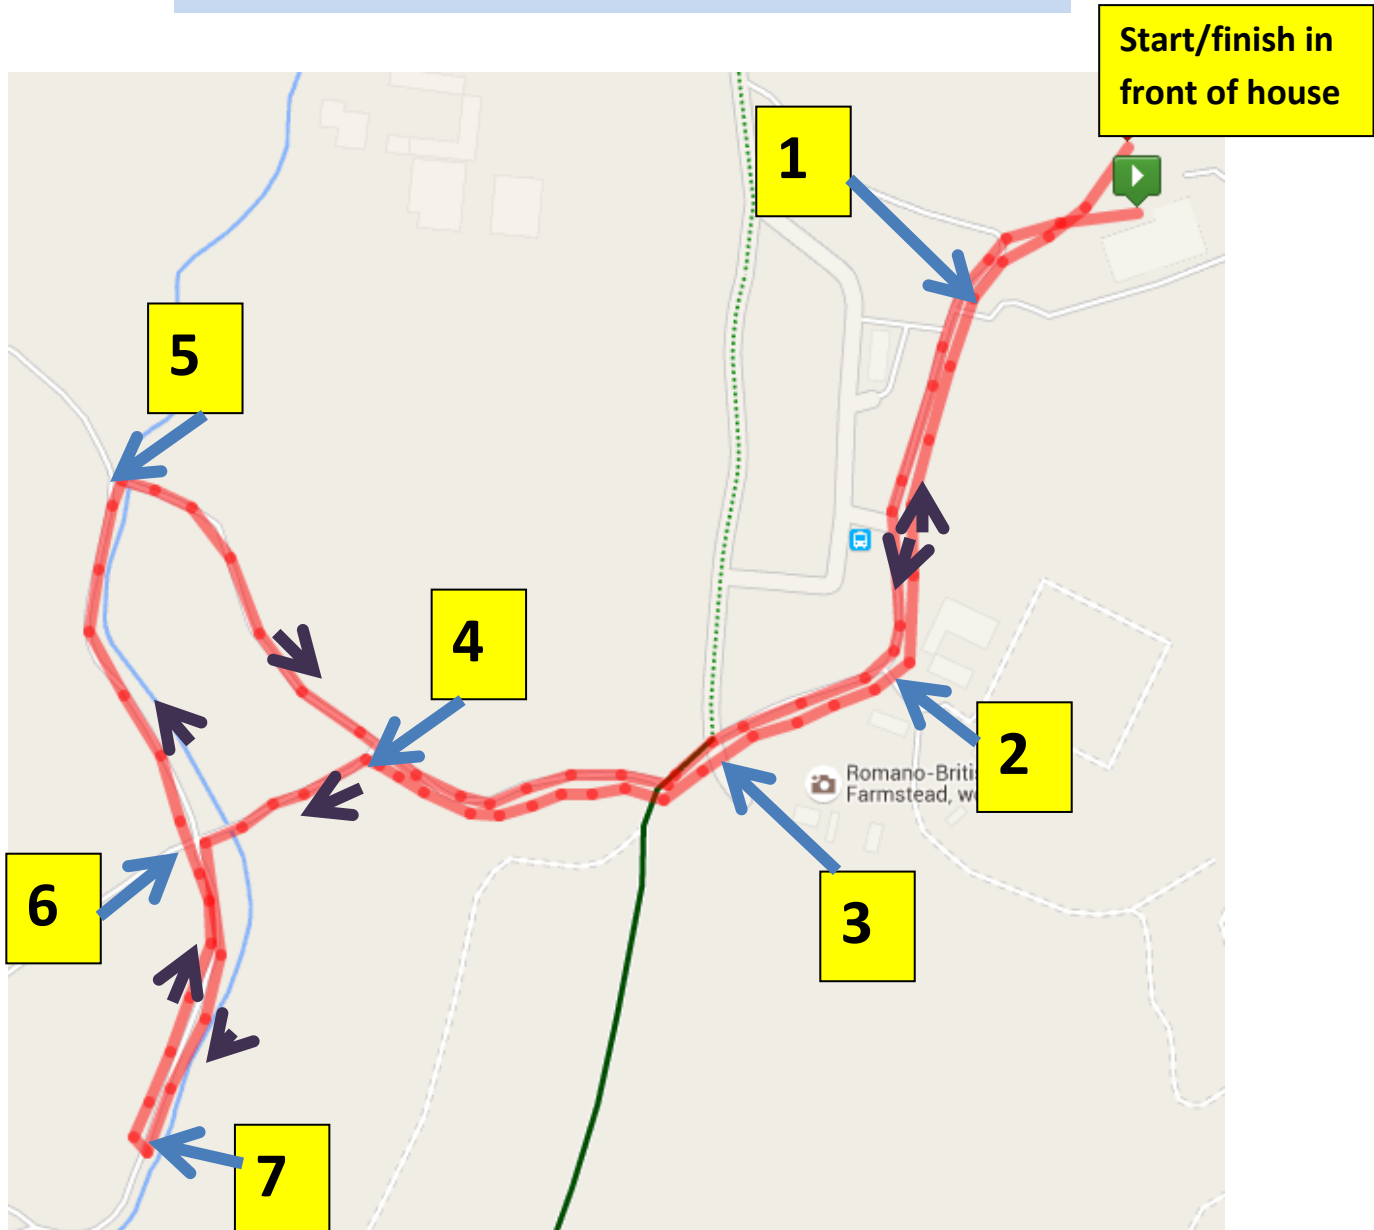

UPTON JUNIOR SUMMER SERIES ROUTE 1 MILE

Route Instructions

Start in front of the house. Runners to go through 1,2,3,4,6 and 7 go round a bollard then return back through 6,5,4, 3, 2, 1 and finish in front of house.