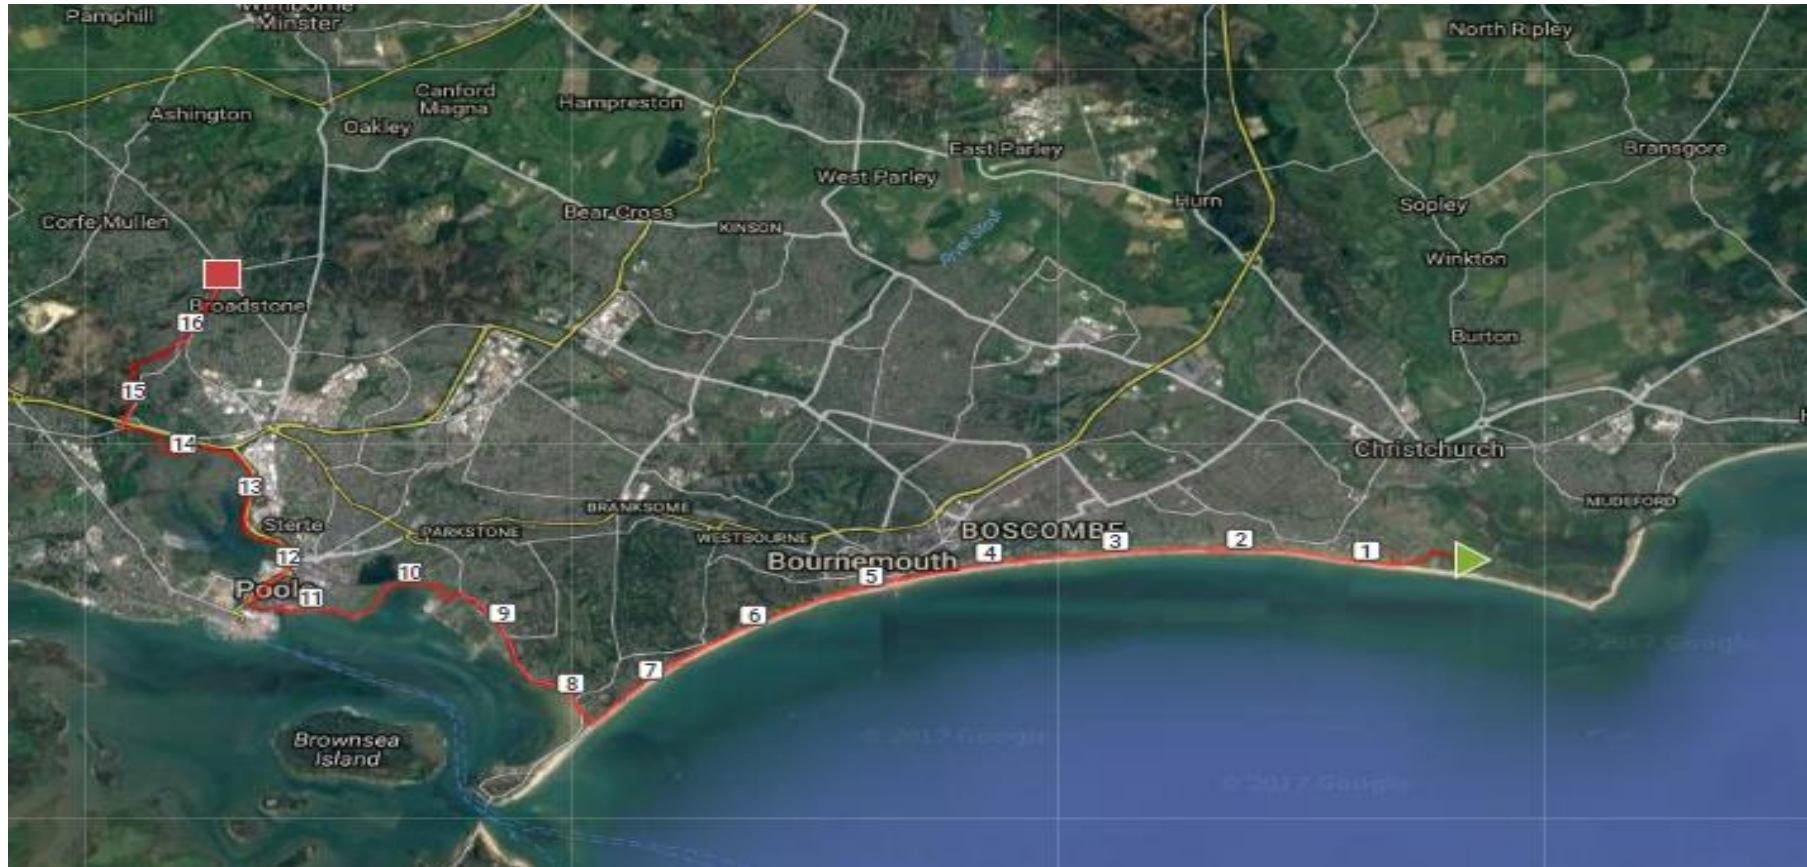

Hengistbury Head Hustle

16 Mile Route

Directions:-

Leave the Hengistbury Head car park and run away from the head and on to the prom passing Boscombe & B'mouth piers On to Shore Rd, Evening Hill, left into Turks Lane onto Baiter Path. Through Poole Quay and on to Holes Bay path into Upton Country Park. Through Upton park, leaving at the main exit, cross under road and onto the railway. Right at bridge and straight back to Broadstone on the railway.